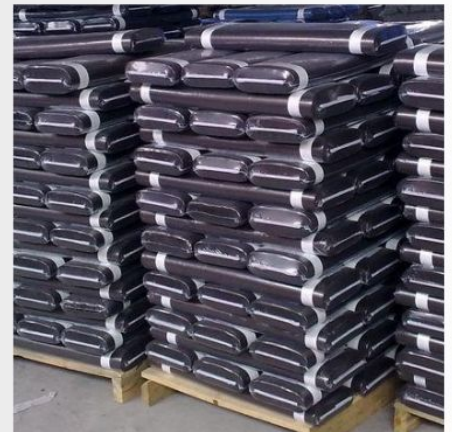

## Standard Features

- Fully automatic machine for packing & heat shrinking
- Manual feed of than / bolts onto inlet conveyor
- Auto length and side sealing
- Auto transfer to heat shrink machine
- Tight and presentable packing achieved
- Adjustable to various sizes of than / bolts

## Specifications :

Machine	: Packing
Make	: Yash
Model	: Packomat - TPM
Industrial Field	: Woven
Packing Size	: 1100 x 450 x 150 mm (L x W x H)
Packing Capacity	: 5 - 20 pcs / min
Panel	: IP55
Input Supply	: 440V AC. 3 Phase + Neutral & Earth Wire, 50 Hz. # Can Be Client Specific
Certification	: CE Marking